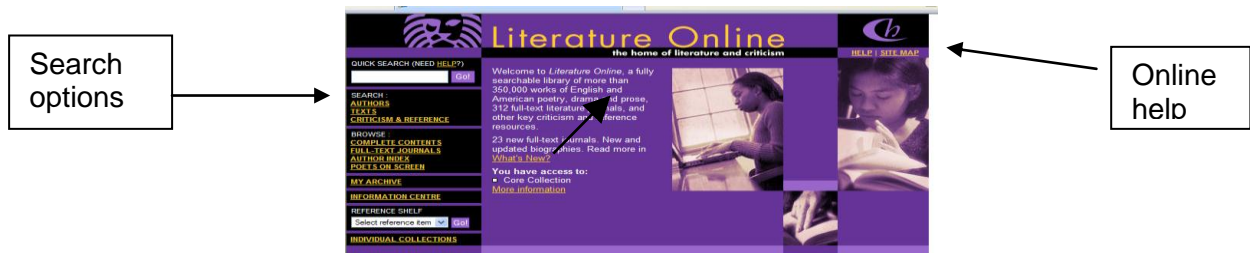

What is Literature Online?

Literature Online is a fully-searchable library of more than 350,000 works of English and American poetry, drama and prose, 312 full-text literature journals and other key criticism and reference resources.

How do I access Literature Online?

- Like all our electronic resources, this database can be accessed via the Library Catalogue.
- Enter 'Literature Online' in the search box, choose 'Electronic Library' from the right drop-down menu and click 'Search'.
- Connect to the database by clicking on the link in the centre of the screen.

How do I search Literature Online?

The image shows an 'Author Page' for Truman Capote. On the left is a navigation menu with options like 'QUICK SEARCH', 'SEARCH: AUTHORS', 'BROWSE: COMPLETE CONTENTS', 'MY ARCHIVE', 'INFORMATION CENTRE', 'REFERENCE SHELF', and 'INDIVIDUAL COLLECTIONS'. The main content area includes a search bar, navigation links (AUTHOR INDEX, MARKED LIST, SEARCH HISTORY, MODIFY SEARCH, NEW SEARCH), a 'Back to results' link, and a title 'Truman Capote'. Below the title are options to 'Add to Marked List', 'Receive alerts for this author', 'Save to My Archive', 'Print View', and 'Durable URL for this page'. A bio section lists: 'Dates of Birth/Death: 1924-1984', 'Gender: Male', 'Literary Periods: American Confessional Period, 1960-; Postwar Period, 1945-1999; Twentieth Century, 1900-1999', 'Literary Movements: Lesbian/Gay Writing, 1885-', and 'Nationality: American/North American'. A 'Resources' section lists links for 'Criticism', 'Bibliography', and 'Biography'. A photograph of Truman Capote is shown on the right.