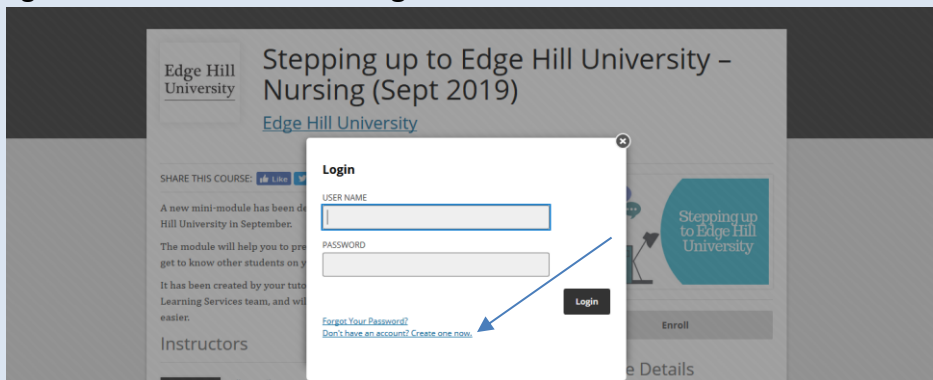

# Stepping up to Edge Hill University

You are just a few steps away from enrolling on the mini module created for Nursing students.

**NB: The course is optimised for viewing using a PC or laptop in Firefox or Chrome.**

1. Go to: [tinyurl.com/EHUNursingSep2019](https://tinyurl.com/EHUNursingSep2019) and click on **Enroll**

2. Navigate to the bottom of the **Login** box to create an account

3. You need to tick the terms of use box (but not the second box)

4. Click on **Go to Course**

You will receive a welcome email from Open Education (check your junk folder if this does not appear in your inbox)

5. To [return to the course](#) at any time click on **Enroll** again but this time you can log straight in!