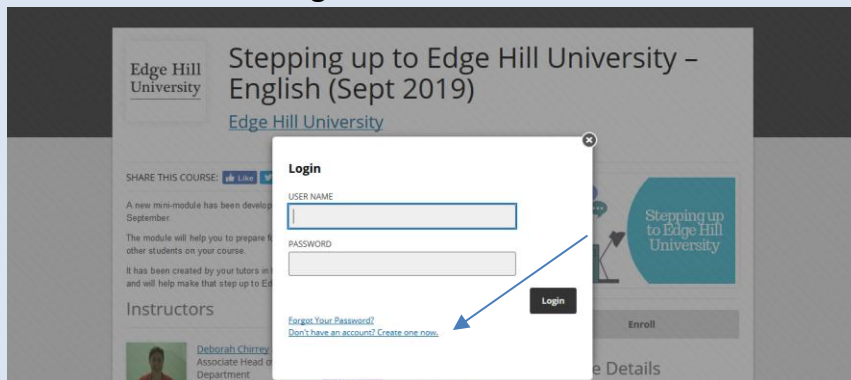

# Stepping up to Edge Hill University

You are just a few steps away from enrolling on the mini module created for English students.

**NB: The course is optimised for viewing using a PC or laptop in Firefox or Chrome.**

1. Go to: [tinyurl.com/EHUEnglish2019](https://tinyurl.com/EHUEnglish2019) and click on **Enroll**

2. Navigate to the bottom of the **Login** box to create an account

3. You need to tick the terms of use box (but not the second box)
4. Click on **Go to Course**