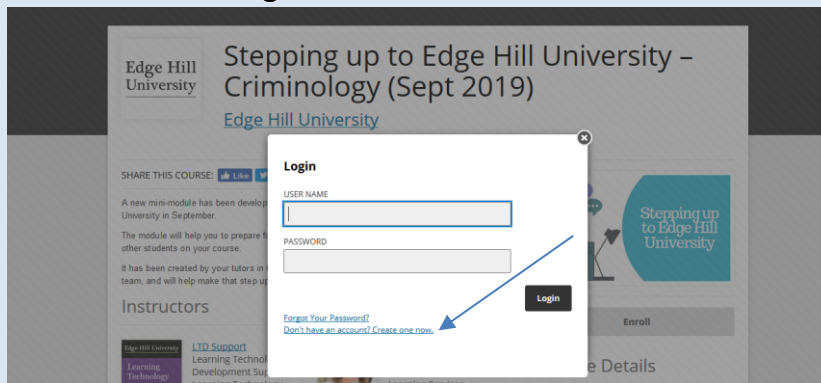

Stepping up to Edge Hill University

You are just a few steps away from enrolling on the mini module created for Criminology students.

NB: The course is optimised for viewing using a PC or laptop in Firefox or Chrome.

1. Go to: tinyurl.com/EHUCriminology2019 and click on **Enroll**

2. Navigate to the bottom of the **Login** box to create an account

3. You need to tick the terms of use box (but not the second box)
4. Click on **Go to Course**