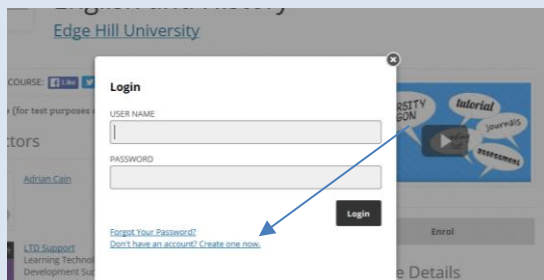

## Stepping up to Edge Hill University

You are just a few steps away from enrolling on the mini module created for Criminology students. **NB: The course is optimised for viewing using a PC or laptop in Firefox or Chrome.**

1. Go to: [tinyurl.com/Criminology2018](http://tinyurl.com/Criminology2018) and click on Enroll

2. Navigate to the bottom of the Login box to create an account

3. You need to tick the terms of use box (but not the second box)
4. Click on **Go to Course**

You will receive a welcome email from Open Education (check your junk folder if this does not appear in your inbox)

5. When you [return to the course](#) login at the top right of the screen
6. You'll see the course again, just click on Go to Course