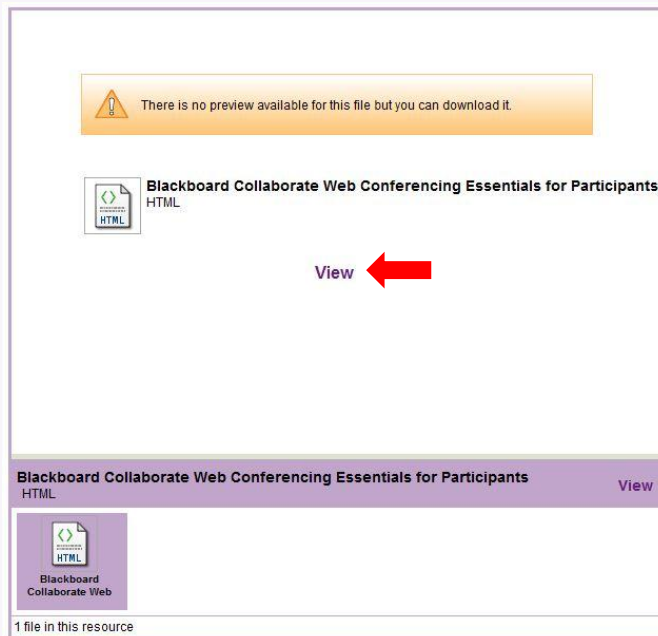

On-line Document Link

This resource links to an on-line document:

Blackboard Collaborate On-demand Learning Web Conferencing Guide.

To access the online document follow the instructions bellow.

In the resource preview window click a 'View' option as shown here.