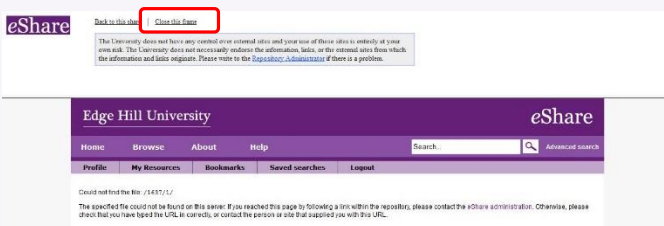

On-line Document Link

This resource links to an on-line document:

Blackboard Collaborate On-demand Learning Web Conferencing Guide.

To access the online document follow the instructions bellow.

In the resource preview window click a 'View' option as shown here.